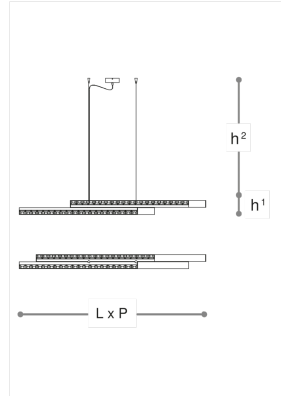

2394/165

Aura

STEFANO TRAVERSO

Incanto

Suspension lamp in glass with satin silver finish. Pendant in metal with satin bronze, satin gold or satin silver finish. Glass diffusers in amber or transparent krek finish. Available in different dimensions.

WORLDWIDE

| Dimensions | Light Source | Kg | Dimming | Dimming on request |
|--|---|----|--------------|----------------------------------|
| L 164 - P 12 - h ¹ 12 - h ² 10-100 | 80w - 9600 lumen - CRI>80 - 3000K 2700K color temperature on request | 14 | Not included | 1-10V - DALI - CASAMBI - PUSH |

| CODE | Structure METAL | Diffuser GLASS |
|--------------|-----------------|------------------|
| 02394160 001 | OS Satin gold | KREK AMBER |
| 02394160 002 | BS Satin bronze | KREK AMBER |
| 02394160 003 | AS Satin Silver | KREK AMBER |
| 02394160 004 | OS Satin gold | TRANSPARENT KREK |
| 02394160 005 | BS Satin bronze | TRANSPARENT KREK |
| 02394160 006 | AS Satin Silver | TRANSPARENT KREK |

Note

Technical drawing, dimensions and light sources refer to the main photo variant. Dimming on request could lead to an increase in the size of the canopy. For available color variants, consult the technical data sheet.